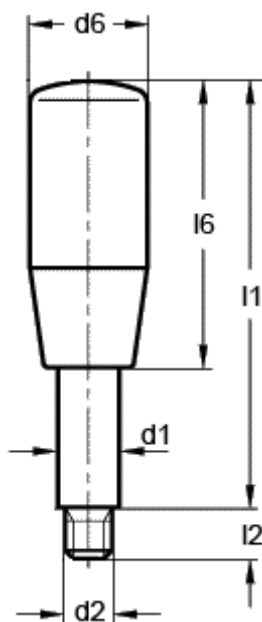

Article number: 201451091

Description: E+G Gear lever handle GN 310-8-100-E-NI
St. steel

Measures

$d1 = 8$

$d2 = M6$

$d6 = 18$

$l1 = 100$

$l2 = 9$

$l6 = 40$